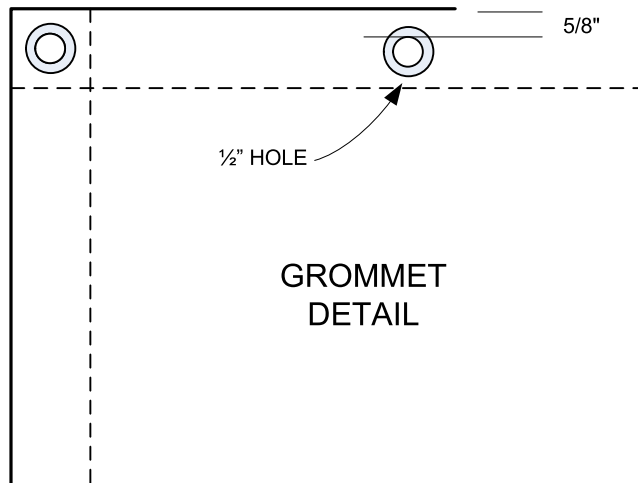

GLS STAGE TOP BANNER DIMENSIONS

Attach with carrabiner, **16 top, 8 bottom**
 TIPTON WILL PROVIDE

- Thickness 3/16"
- Opening Width 1/4"
- Inside Length 1 5/8"
- Narrow-End Inside Width 1/4"
- #3933T41

GLS WINDWALL DIMENSIONS

Attach with carrabiner or
cable tie, 16 top, 5 bottom

Thickness 3/16"
Opening Width 1/4"
Inside Length 1 5/8"
Narrow-End Inside Width 1/4"
#3933T41

GLS STAGE SIDE BANNERS

ONE OF TWO SHOWN