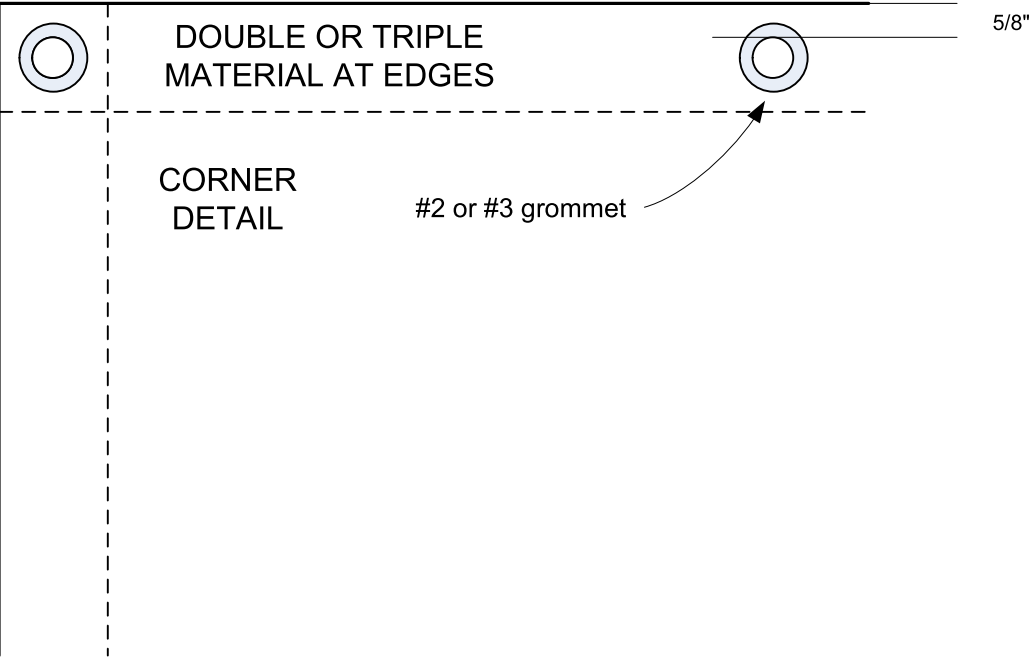

GLS STAGE TOP BANNER DIMENSIONS

Attach with carrabiner, **16 top, 8 bottom**
 TIPTON WILL PROVIDE

- Thickness 3/16"
- Opening Width 1/4"
- Inside Length 1 5/8"
- Narrow-End Inside Width 1/4"
- #3933T41

GLS WINDWALL DIMENSIONS

Attach with carrabiner or
cable tie, 16 top, 5 bottom

Thickness 3/16"
Opening Width 1/4"
Inside Length 1 5/8"
Narrow-End Inside Width 1/4"
#3933T41

GLS STAGE SIDE BANNERS

ONE OF TWO SHOWN