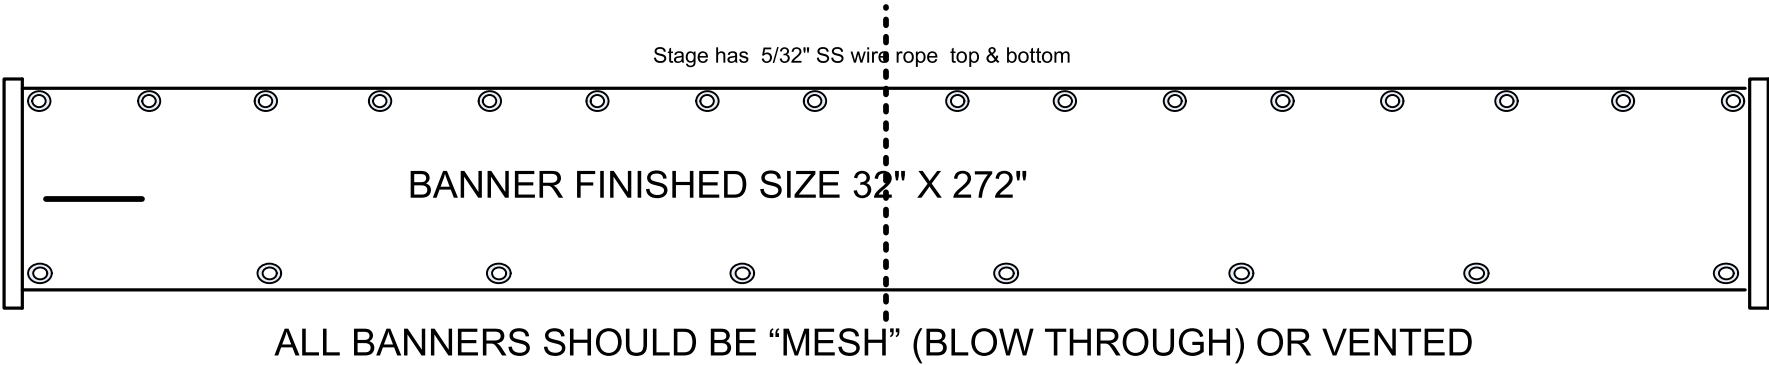

GLS STAGE TOP BANNER DIMENSIONS

Attach with carrabiner, **16 top, 8 bottom**
 TIPTON WILL PROVIDE

- Thickness 3/16"
- Opening Width 1/4"
- Inside Length 1 5/8"
- Narrow-End Inside Width 1/4"
- #3933T41

GLS WINDWALL DIMENSIONS

Attach with carrabiner or
cable tie, 16 top, 5 bottom

Thickness 3/16"
Opening Width 1/4"
Inside Length 1 5/8"
Narrow-End Inside Width 1/4"
#3933T41

GLS STAGE SIDE BANNERS

ONE OF TWO SHOWN